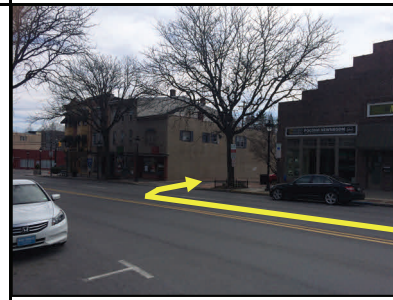

1 Monroe County Parking Deck

Located on North 6th Street between Main and Sarah Streets.
Jurors may park in any parking spot that is not marked as reserved.

Parking for Jurors usually begins on level 3 of the parking garage.

Located on the corner of Ann and 6th Streets.
To access the top level enter Bank Alley from South 6th Street (behind Dunkelbergers).

Jurors can only park along the perimeter of the top level.

5 Main Street Parking Lot #2

Located on Ann Street between 7th and 8th Streets.
To access the lot enter from 8th Street and turn onto Bank Alley—the lot is located on the right.

Jurors may park in any metered parking spot.

If you arrive at the Monroe County Parking Garage after it has reached capacity, you will be given a parking permit and map of the immediate area around the Courthouse where you can park with that permit. Please make sure that your permit and map are visible on your dashboard through your windshield.